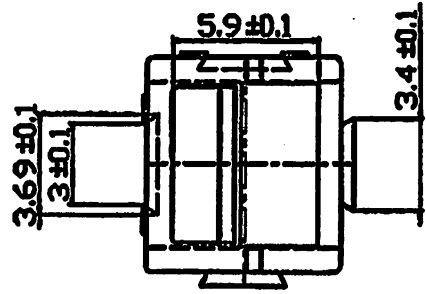

A | B | C | D | E | F | G | H

記號 | 變更內容 | 日期

CAT.NO.	COLOR
BMC1S-BLACK	BLACK
BMC1S-BLUE	BLUE
BMC1S-RED	RED
BMC1S-WHITE	WHITE
BMC1S-YELLOW	YELLOW

B圖
SCALE 4/1

CHART 1

1
2
3
4
5
6

1
2
3
4
5
6

A | B | C | D | F | F | G | H

REV	DESCRIPTION	DATE
-----	-------------	------

P/N BMC1AG-E

MAXIMUM ELECTRIC CURRENT

	SINGLE	DUAL
A.W.G.	20-16	-
AMP.	15	-

NOTE :
SURFACE TREATMENT : SILVER PLATED