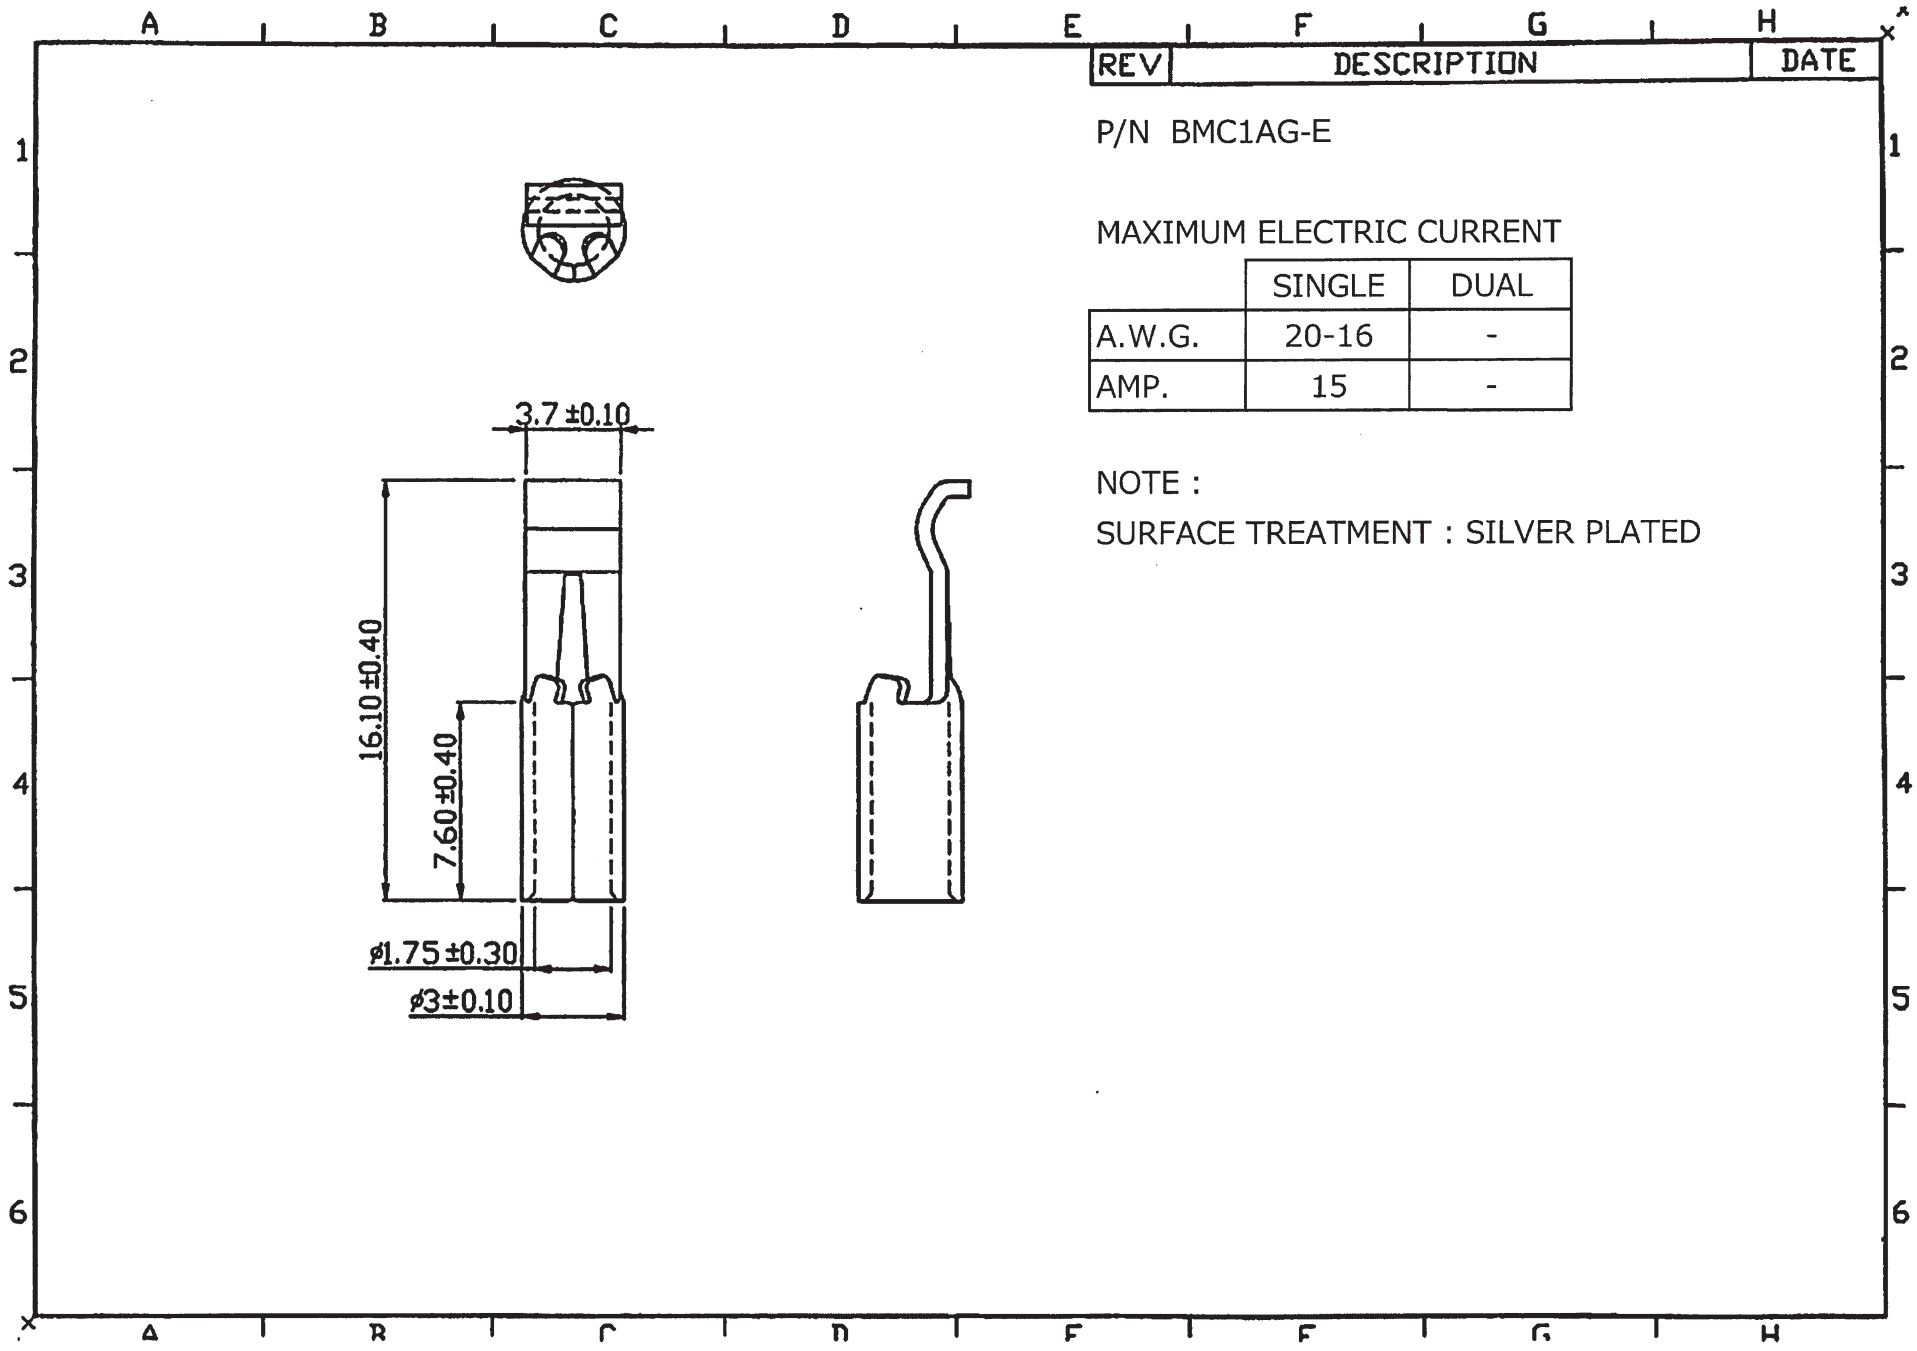

A | B | C | D | E | F | G | H

記號 | 變更內容 | 日期

CAT.NO.	COLOR
BMC1S-BLACK	BLACK
BMC1S-BLUE	BLUE
BMC1S-RED	RED
BMC1S-WHITE	WHITE
BMC1S-YELLOW	YELLOW

B圖
SCALE 4/1

CHART 1

1
2
3
4
5
6

1
2
3
4
5
6

A | B | C | D | F | F | G | H

REV	DESCRIPTION	DATE
-----	-------------	------

P/N BMC1AG-E

MAXIMUM ELECTRIC CURRENT

	SINGLE	DUAL
A.W.G.	20-16	-
AMP.	15	-

NOTE :
SURFACE TREATMENT : SILVER PLATED