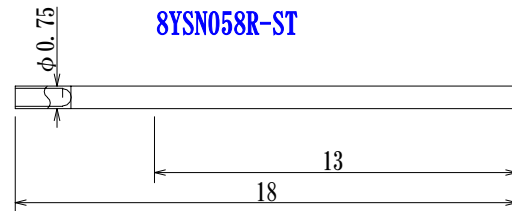

SPRING PROBE, 8YS series

- High Durability
- High Contact Reliability
- Narrow Pitch type available

8YSN058 type

Preload ——— 0.15N (15gf)
 2 / 3 travel ——— 0.44N (45gf)
 Full travel ——— 0.64N (65gf)

<p>8YSN058-1</p>	<p>8YSN058-2</p>	<p>8YSN058-3</p>	<p>8YSN058-5F</p>
-------------------------	-------------------------	-------------------------	--------------------------

Acceptable Sockets

8YSF048 type

Preload ——— 0.20N (20gf)
 2 / 3 travel ——— 0.44N (45gf)
 Full travel ——— 0.59N (60gf)

<p>8YSF048-1</p>	<p>8YSF048-2</p>	<p>8YSF048-3</p>	<p>8YSF048-5F</p>
-------------------------	-------------------------	-------------------------	--------------------------