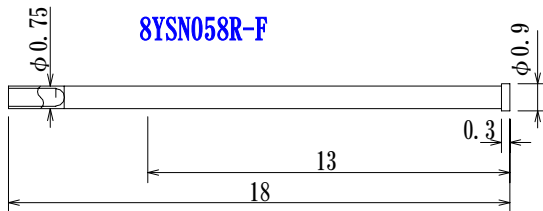

SPRING PROBE, 8YS series

- High Durability
- High Contact Reliability
- Narrow Pitch type available

8YSN058 type

Preload ——— 0.15N (15gf)
 2 / 3 travel ——— 0.44N (45gf)
 Full travel ——— 0.64N (65gf)

<p>8YSN058-1</p>	<p>8YSN058-2</p>	<p>8YSN058-3</p>	<p>8YSN058-5F</p>
-------------------------	-------------------------	-------------------------	--------------------------

Acceptable Sockets

8YSF048 type

Preload ——— 0.20N (20gf)
 2 / 3 travel ——— 0.44N (45gf)
 Full travel ——— 0.59N (60gf)

<p>8YSF048-1</p>	<p>8YSF048-2</p>	<p>8YSF048-3</p>	<p>8YSF048-5F</p>
-------------------------	-------------------------	-------------------------	--------------------------

Acceptable Sockets

8YSJ038 type

Preload ——— 0.20N (20gf)
 2 / 3 travel — 0.44N (45gf)
 Full travel — 0.64N (65gf)

<p>8YSJ038-1</p>	<p>8YSJ038-2</p>	<p>8YSJ038-3</p>	<p>8YSJ038-5F</p>
-------------------------	-------------------------	-------------------------	--------------------------