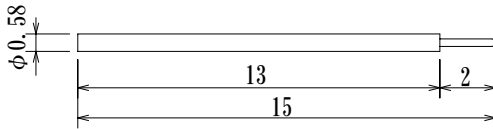

SPRING PROBE, 8YS series

- High Durability
- High Contact Reliability
- Narrow Pitch type available

8YSN058 type

Preload ——— 0.15N (15gf)
 2 / 3 travel ——— 0.44N (45gf)
 Full travel ——— 0.64N (65gf)

<p>8YSN058-1</p>	<p>8YSN058-2</p>	<p>8YSN058-3</p>	<p>8YSN058-5F</p>
-------------------------	-------------------------	-------------------------	--------------------------

Acceptable Sockets

8YSF048 type

Preload ——— 0.20N (20gf)
 2 / 3 travel ——— 0.44N (45gf)
 Full travel ——— 0.59N (60gf)

<p>8YSF048-1</p>	<p>8YSF048-2</p>	<p>8YSF048-3</p>	<p>8YSF048-5F</p>
-------------------------	-------------------------	-------------------------	--------------------------