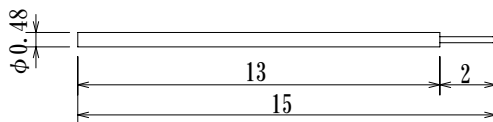

SPRING PROBE, 8YS series

- High Durability
- High Contact Reliability
- Narrow Pitch type available

8YSN058 type

Preload ——— 0.15N (15gf)
 2 / 3 travel ——— 0.44N (45gf)
 Full travel ——— 0.64N (65gf)

<p>8YSN058-1</p>	<p>8YSN058-2</p>	<p>8YSN058-3</p>	<p>8YSN058-5F</p>
-------------------------	-------------------------	-------------------------	--------------------------

Acceptable Sockets

8YSF048 type

Preload ——— 0.20N (20gf)
 2 / 3 travel ——— 0.44N (45gf)
 Full travel ——— 0.59N (60gf)

<p>8YSF048-1</p>	<p>8YSF048-2</p>	<p>8YSF048-3</p>	<p>8YSF048-5F</p>
-------------------------	-------------------------	-------------------------	--------------------------