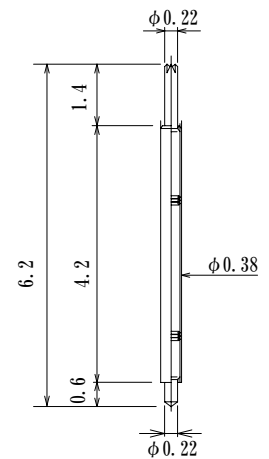

Full travel 0.65mm
 0.293N (29.9gf)
 at 0.55mm travel

8YK-D29H-L49I

Full travel 0.8mm
 0.293N (29.9gf)
 at 0.7mm travel

8YK-D29H-L59-PDC0I

Full travel 0.8mm
 0.293N (29.9gf)
 at 0.7mm travel

8YK-D29H-L59-PDI

Full travel 0.8mm
 0.293N (29.9gf)
 at 0.7mm travel

8YK-D29H-L59-SI

Preload 0.06N (6gf)
 Full travel 0.6mm (total)
 0.17N (17gf) at 0.4mm travel

8YF34L385G-AI

Preload 0.06N (6gf)
 Full travel 0.6mm (total)
 0.17N (17gf) at 0.4mm travel

8YF34L385GI

Full travel 1.1mm
 0.245N (25gf) at 0.8mm travel

8YF38L60GI-AU

Full travel 1.1mm
 0.245N (25gf) at 0.8mm travel

8YF38L62G-AU