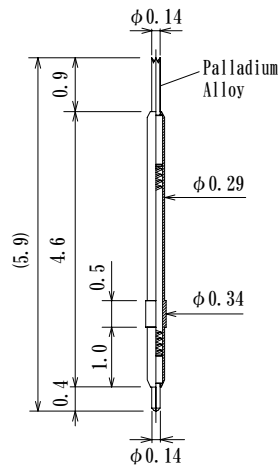

Full travel 0.65mm
 0.293N (29.9gf)
 at 0.55mm travel

8YK-D29H-L49I

Full travel 0.8mm
 0.293N (29.9gf)
 at 0.7mm travel

8YK-D29H-L59-PDC0I

Full travel 0.8mm
 0.293N (29.9gf)
 at 0.7mm travel

8YK-D29H-L59-PDI

Full travel 0.8mm
 0.293N (29.9gf)
 at 0.7mm travel

8YK-D29H-L59-SI

Preload 0.06N (6gf)
 Full travel 0.6mm (total)
 0.17N (17gf) at 0.4mm travel

8YF34L385G-AI

Preload 0.06N (6gf)
 Full travel 0.6mm (total)
 0.17N (17gf) at 0.4mm travel

8YF34L385GI

Full travel 1.1mm
 0.245N (25gf) at 0.8mm travel

8YF38L60GI-AU

Full travel 1.1mm
 0.245N (25gf) at 0.8mm travel

8YF38L62G-AU