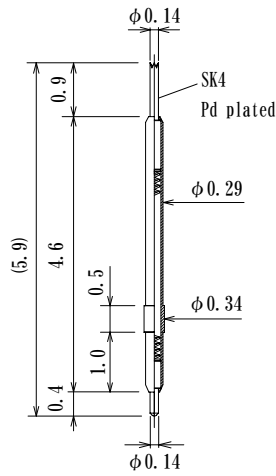

Full travel 0.65mm
 0.293N (29.9gf)
 at 0.55mm travel

8YK-D29H-L49I

Full travel 0.8mm
 0.293N (29.9gf)
 at 0.7mm travel

8YK-D29H-L59-PDC0I

Full travel 0.8mm
 0.293N (29.9gf)
 at 0.7mm travel

8YK-D29H-L59-PDI

Full travel 0.8mm
 0.293N (29.9gf)
 at 0.7mm travel

8YK-D29H-L59-SI

Preload 0.06N (6gf)
 Full travel 0.6mm (total)
 0.17N (17gf) at 0.4mm travel

8YF34L385G-AI

Preload 0.06N (6gf)
 Full travel 0.6mm (total)
 0.17N (17gf) at 0.4mm travel

8YF34L385GI

Full travel 1.1mm
 0.245N (25gf) at 0.8mm travel

8YF38L60GI-AU

Full travel 1.1mm
 0.245N (25gf) at 0.8mm travel

8YF38L62G-AU