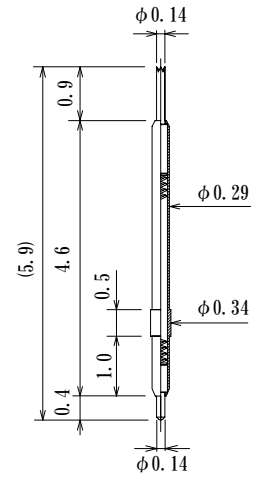

Full travel 0.65mm
 0.293N (29.9gf)
 at 0.55mm travel

8YK-D29H-L49I

Full travel 0.8mm
 0.293N (29.9gf)
 at 0.7mm travel

8YK-D29H-L59-PDC0I

Full travel 0.8mm
 0.293N (29.9gf)
 at 0.7mm travel

8YK-D29H-L59-PDI

Full travel 0.8mm
 0.293N (29.9gf)
 at 0.7mm travel

8YK-D29H-L59-SI

Preload 0.06N (6gf)
 Full travel 0.6mm (total)
 0.17N (17gf) at 0.4mm travel

8YF34L385G-AI

Preload 0.06N (6gf)
 Full travel 0.6mm (total)
 0.17N (17gf) at 0.4mm travel

8YF34L385GI

Full travel 1.1mm
 0.245N (25gf) at 0.8mm travel

8YF38L60GI-AU

Full travel 1.1mm
 0.245N (25gf) at 0.8mm travel

8YF38L62G-AU