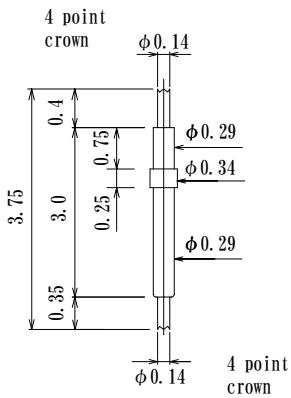

Full travel 0.65mm
 0.293N (29.9gf)
 at 0.55mm travel

8YK-D29H-L49I

Full travel 0.8mm
 0.293N (29.9gf)
 at 0.7mm travel

8YK-D29H-L59-PDC0I

Full travel 0.8mm
 0.293N (29.9gf)
 at 0.7mm travel

8YK-D29H-L59-PDI

Full travel 0.8mm
 0.293N (29.9gf)
 at 0.7mm travel

8YK-D29H-L59-SI

Preload 0.06N (6gf)
 Full travel 0.6mm (total)
 0.17N (17gf) at 0.4mm travel

8YF34L385G-AI

Preload 0.06N (6gf)
 Full travel 0.6mm (total)
 0.17N (17gf) at 0.4mm travel

8YF34L385GI

Full travel 1.1mm
 0.245N (25gf) at 0.8mm travel

8YF38L60GI-AU

Full travel 1.1mm
 0.245N (25gf) at 0.8mm travel

8YF38L62G-AU