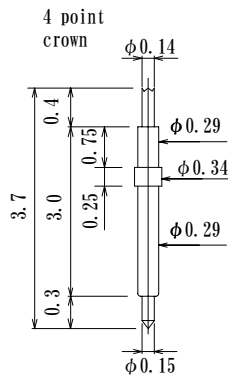

Full travel 0.65mm
 0.293N (29.9gf)
 at 0.55mm travel

8YK-D29H-L49I

Full travel 0.8mm
 0.293N (29.9gf)
 at 0.7mm travel

8YK-D29H-L59-PDC0I

Full travel 0.8mm
 0.293N (29.9gf)
 at 0.7mm travel

8YK-D29H-L59-PDI

Full travel 0.8mm
 0.293N (29.9gf)
 at 0.7mm travel

8YK-D29H-L59-SI

Preload 0.06N (6gf)
 Full travel 0.6mm (total)
 0.17N (17gf) at 0.4mm travel

8YF34L385G-AI

Preload 0.06N (6gf)
 Full travel 0.6mm (total)
 0.17N (17gf) at 0.4mm travel

8YF34L385GI

Full travel 1.1mm
 0.245N (25gf) at 0.8mm travel

8YF38L60GI-AU

Full travel 1.1mm
 0.245N (25gf) at 0.8mm travel

8YF38L62G-AU