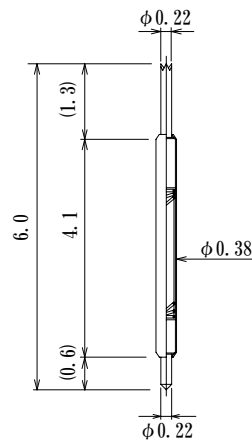

Full travel 0.65mm
 0.293N (29.9gf)
 at 0.55mm travel

8YK-D29H-L49I

Full travel 0.8mm
 0.293N (29.9gf)
 at 0.7mm travel

8YK-D29H-L59-PDC0I

Full travel 0.8mm
 0.293N (29.9gf)
 at 0.7mm travel

8YK-D29H-L59-PDI

Full travel 0.8mm
 0.293N (29.9gf)
 at 0.7mm travel

8YK-D29H-L59-SI

Preload 0.06N (6gf)
 Full travel 0.6mm (total)
 0.17N (17gf) at 0.4mm travel

8YF34L385G-AI

Preload 0.06N (6gf)
 Full travel 0.6mm (total)
 0.17N (17gf) at 0.4mm travel

8YF34L385GI

Full travel 1.1mm
 0.245N (25gf) at 0.8mm travel

8YF38L60GI-AU

Full travel 1.1mm
 0.245N (25gf) at 0.8mm travel

8YF38L62G-AU