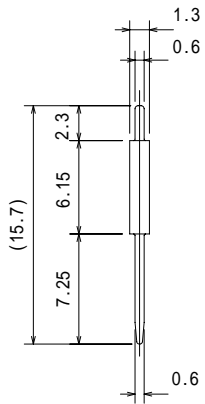

Spacer Pin

MP-F035-06-13X157-RK

Material: Phosphor bronze
Gold Flash over Ni Plated

SDC-1021-SI

Material :Brass
Gold over Ni Plated

MP-G341-87

Material :Phosphor bronze
Gold Flash over Ni Plated

MP-SP-F07/174-RIK