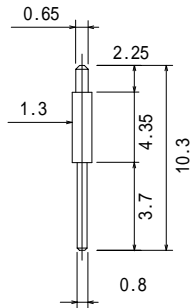

Spacer Pin

MP-F035-06-13X157-RK

Material: Phosphor bronze
Gold Flash over Ni Plated

SDC-1021-SI

Material :Brass
Gold over Ni Plated

MP-G341-87

Material :Phosphor bronze
Gold Flash over Ni Plated

MP-SP-F07/174-RIK