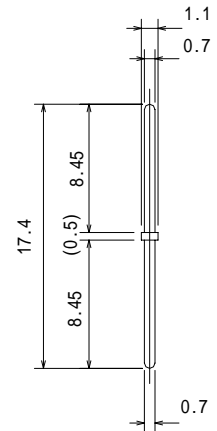

Spacer Pin

MP-F035-06-13X157-RK

Material: Phosphor bronze
Gold Flash over Ni Plated

SDC-1021-SI

Material :Brass
Gold over Ni Plated

MP-G341-87

Material :Phosphor bronze
Gold Flash over Ni Plated

MP-SP-F07/174-RIK