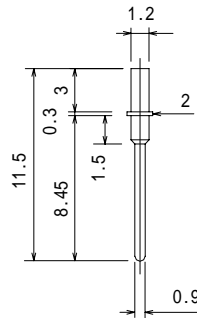

Spacer Pin

MP-F035-06-13X157-RK

Material: Phosphor bronze
Gold Flash over Ni Plated

SDC-1021-SI

Material :Brass
Gold over Ni Plated

MP-G341-87

Material :Phosphor bronze
Gold Flash over Ni Plated

MP-SP-F07/174-RIK